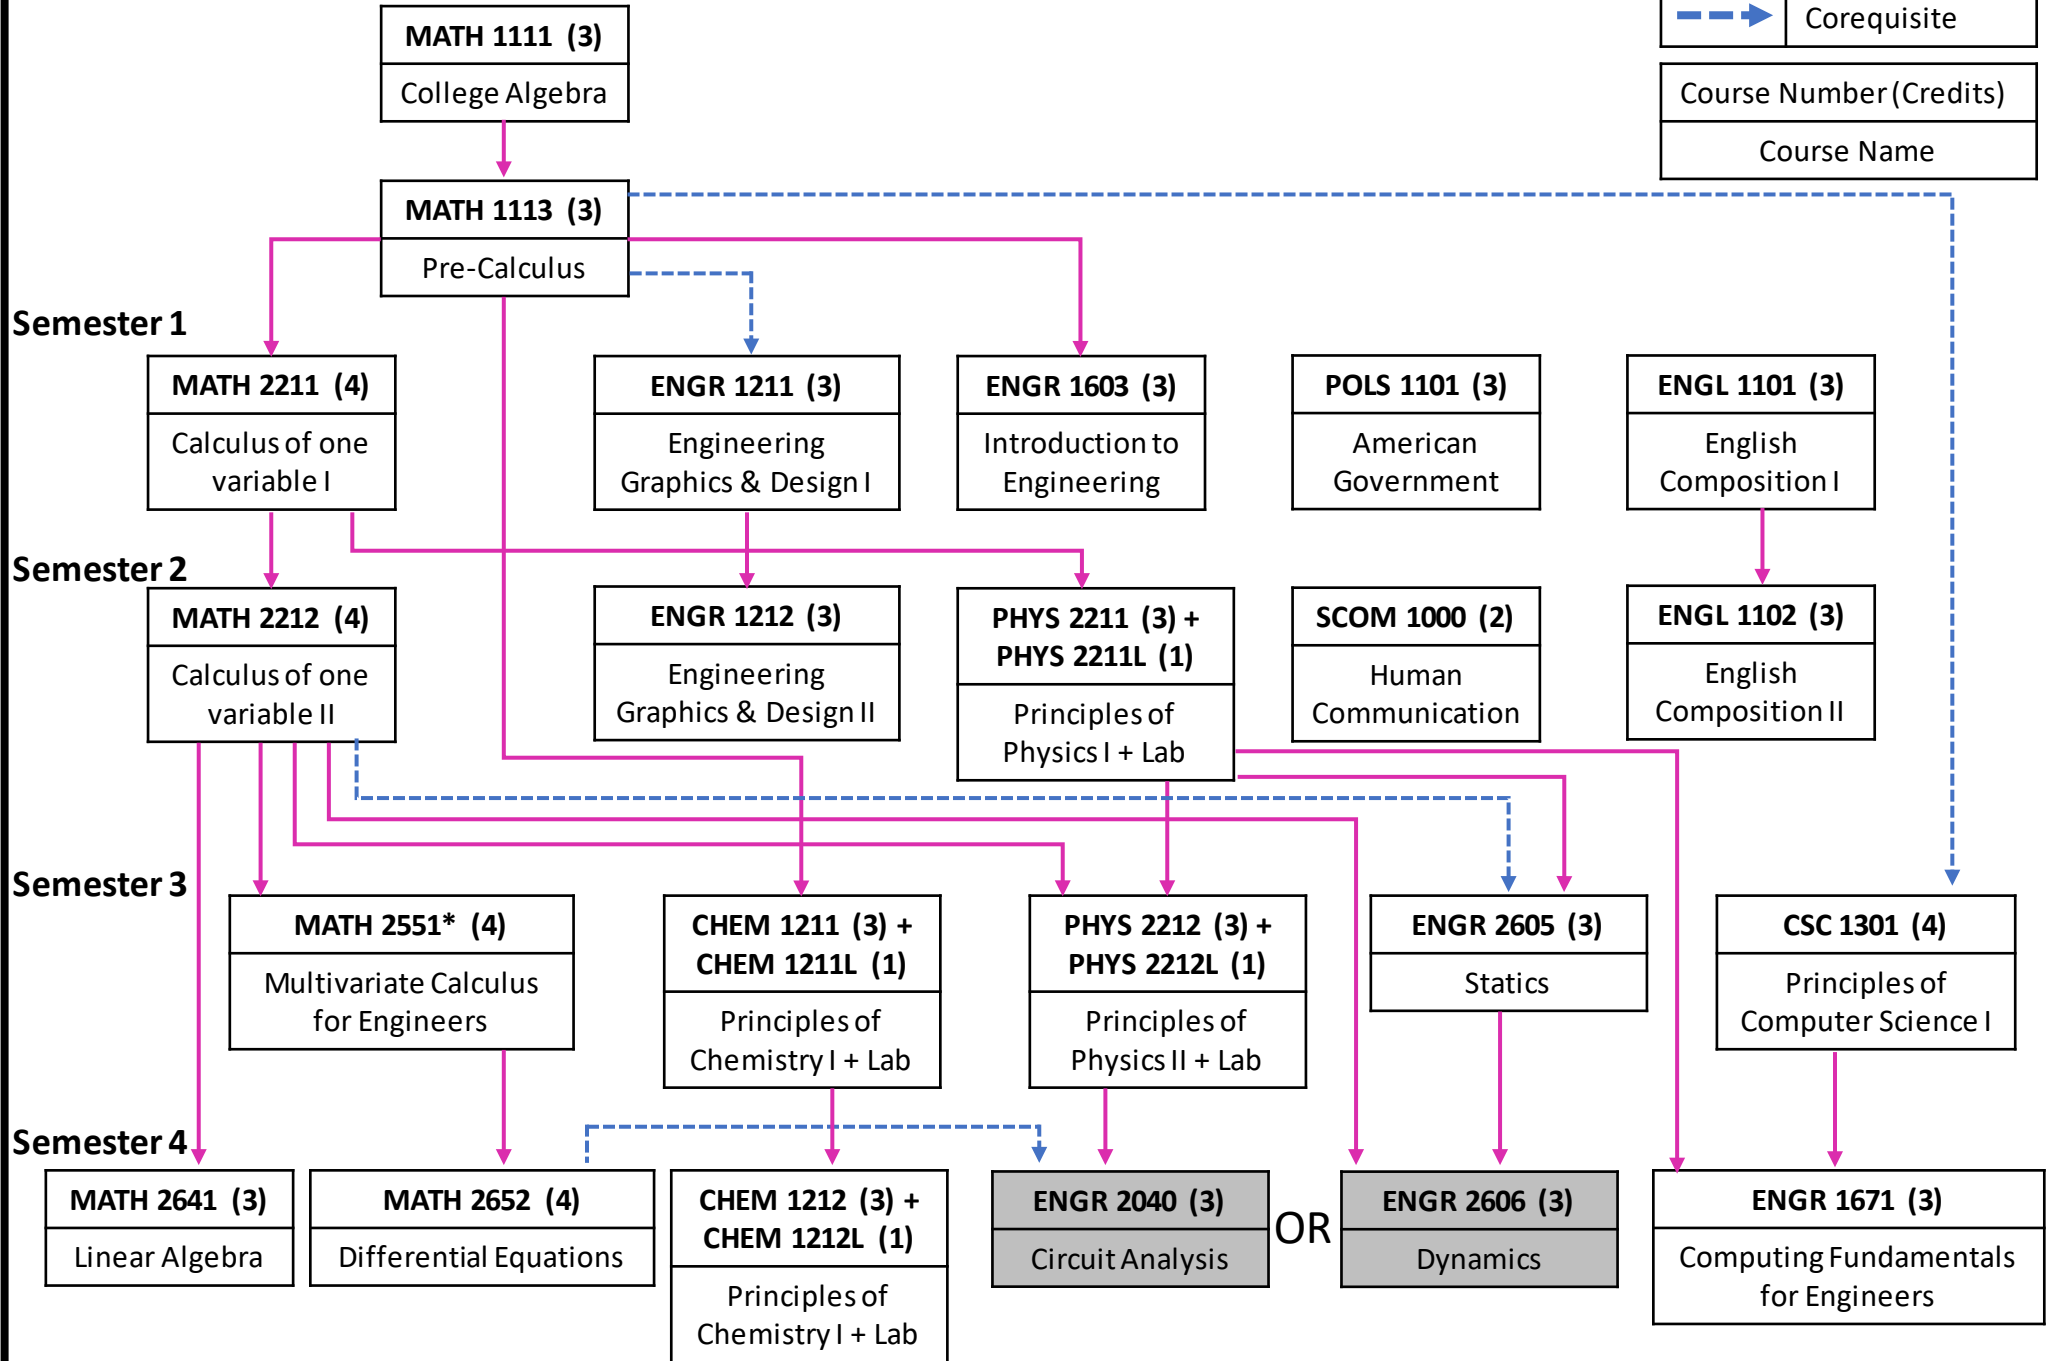

R. E. P. Required Courses Flowchart

* If you have taken MATH 2215, you are still eligible for the REP program. However, MATH 2215 does not fully transfer to Georgia Tech and you may need to retake Multivariate Calculus after transfer. MATH 2551 transfers to Georgia Tech as a 4-credit Multivariate Calculus course.