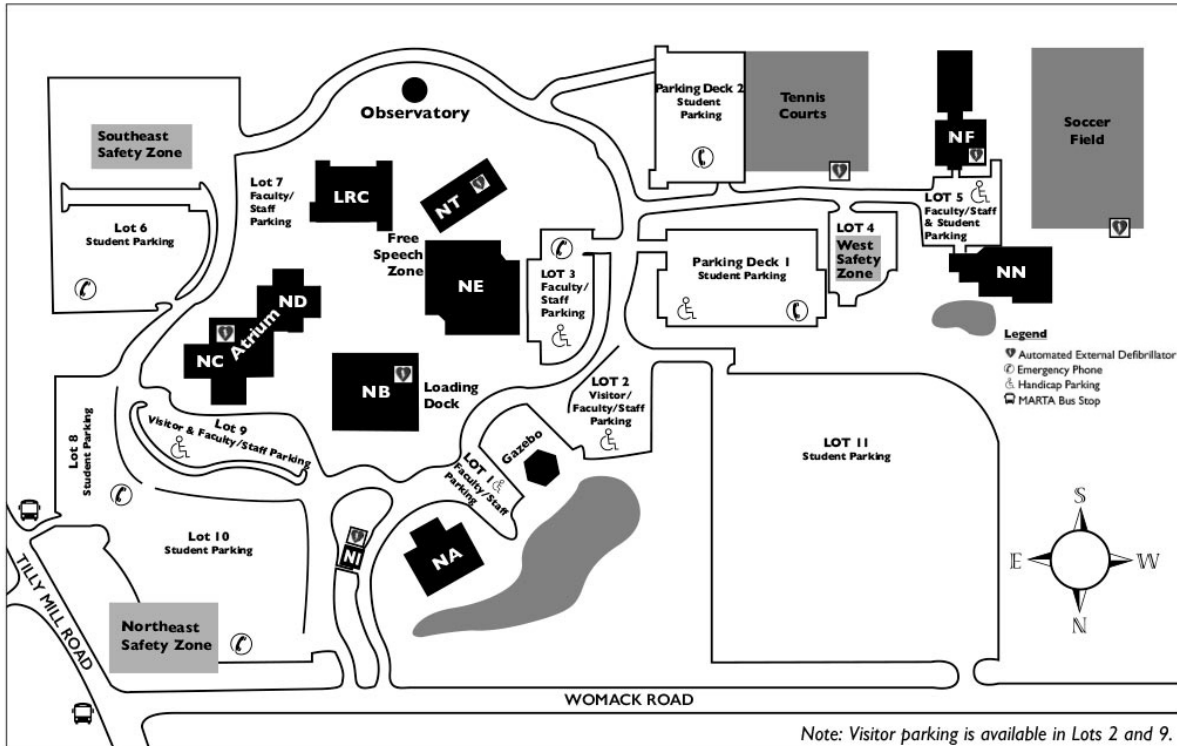

Welcome to the DUNWOODY CAMPUS

2101 Womack Rd., Dunwoody, GA 30338

Note: Visitor parking is available in Lots 2 and 9.

Georgia State University is tobacco-free and smoke-free. Please visit www.usg.edu/tobaccofree for additional information.

NA

Dean's Office
Disability Services
Dual Enrollment
Faculty Offices
LASSO – Latino
Association Student
Services
Technology & Media

NB

Admissions –
Undergraduate
Advisement Center
Bookstore

Military Outreach

NF

Lobby
Kinesiology &
Health
Physical
Education
Recreational
Resources
Weight Room
LRC
Learning &
Tutoring Center
Library

Cashiering Services
Dining Services
Enrollment &
Registration Services
Student Financial
Services
ID Card (Panther Card)
Services and Parking
Permits
International Student
& Scholar Services

Testing Center
ND
Faculty Offices
Nursing

Honors College
Humanities & Fine
Arts
Mathematics
Project RAISE
Science
Student Food
Pantry

NI
Police
Administration
NN
Facilities
Operations
NT
Student Health
Center
TRIO – Student
Support Services