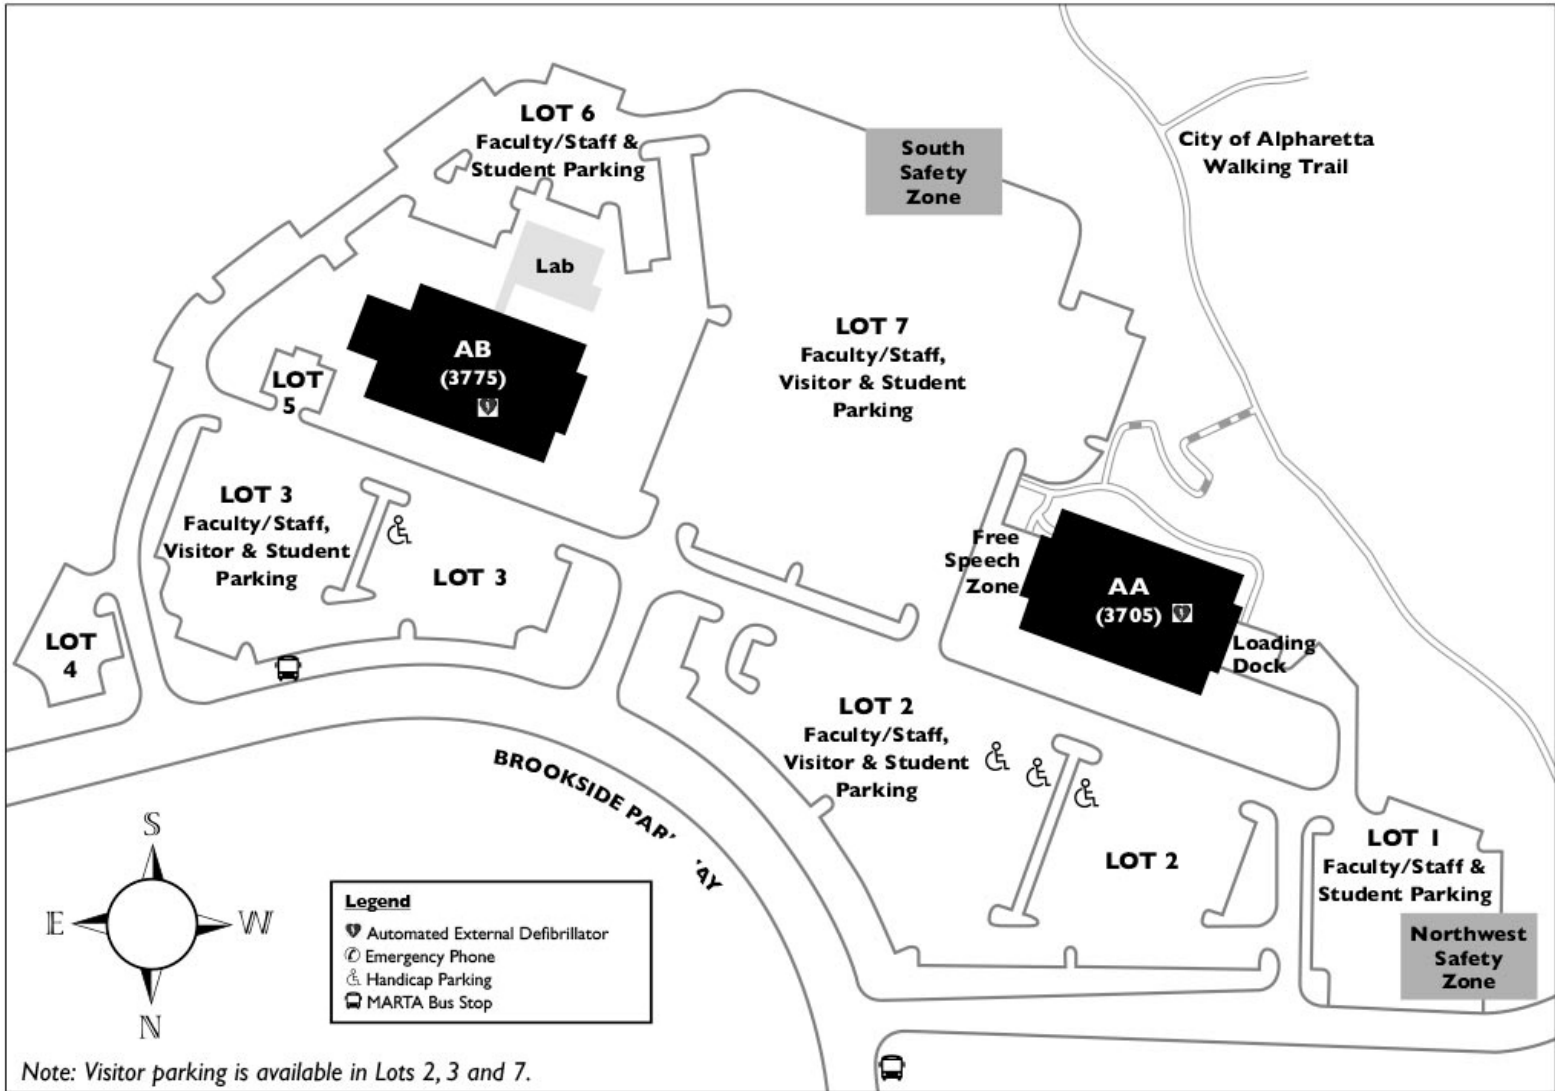

Welcome to the ALPHARETTA CAMPUS

3705 Brookside Parkway, Alpharetta, GA 30022

Georgia State University is tobacco-free and smoke-free. Please visit www.usg.edu/tobaccofree for additional information.

Learning and Tutoring
Center
(Business & Humanities)
Library
Military Outreach
Military Resource Booth
Police Department
Student Financial Aid
Student Government
Association
Student Life
Student Lounge and
Vending
Testing Center

AB (3775)
Admissions -
Undergraduate
Advisement Center
Biology Lab
Classroom (Stem-Science,
Technology, Engineering
& Math)
Lobby
Microbiology Lab
Physics/Astronomy Lab
Project Raise
Student Lounge &
Vending

AA (3705)
Bookstore
Cashiering Services
CAT (*Creation and
Technology*)
Lab/Computer Lab
Disability Services
Enrollment &
Registration Services
Faculty Offices
(Business &
Humanities)

ID Card (*Panther
Card*)
Services & Parking
Permits
Instructional
Innovation &
Technology