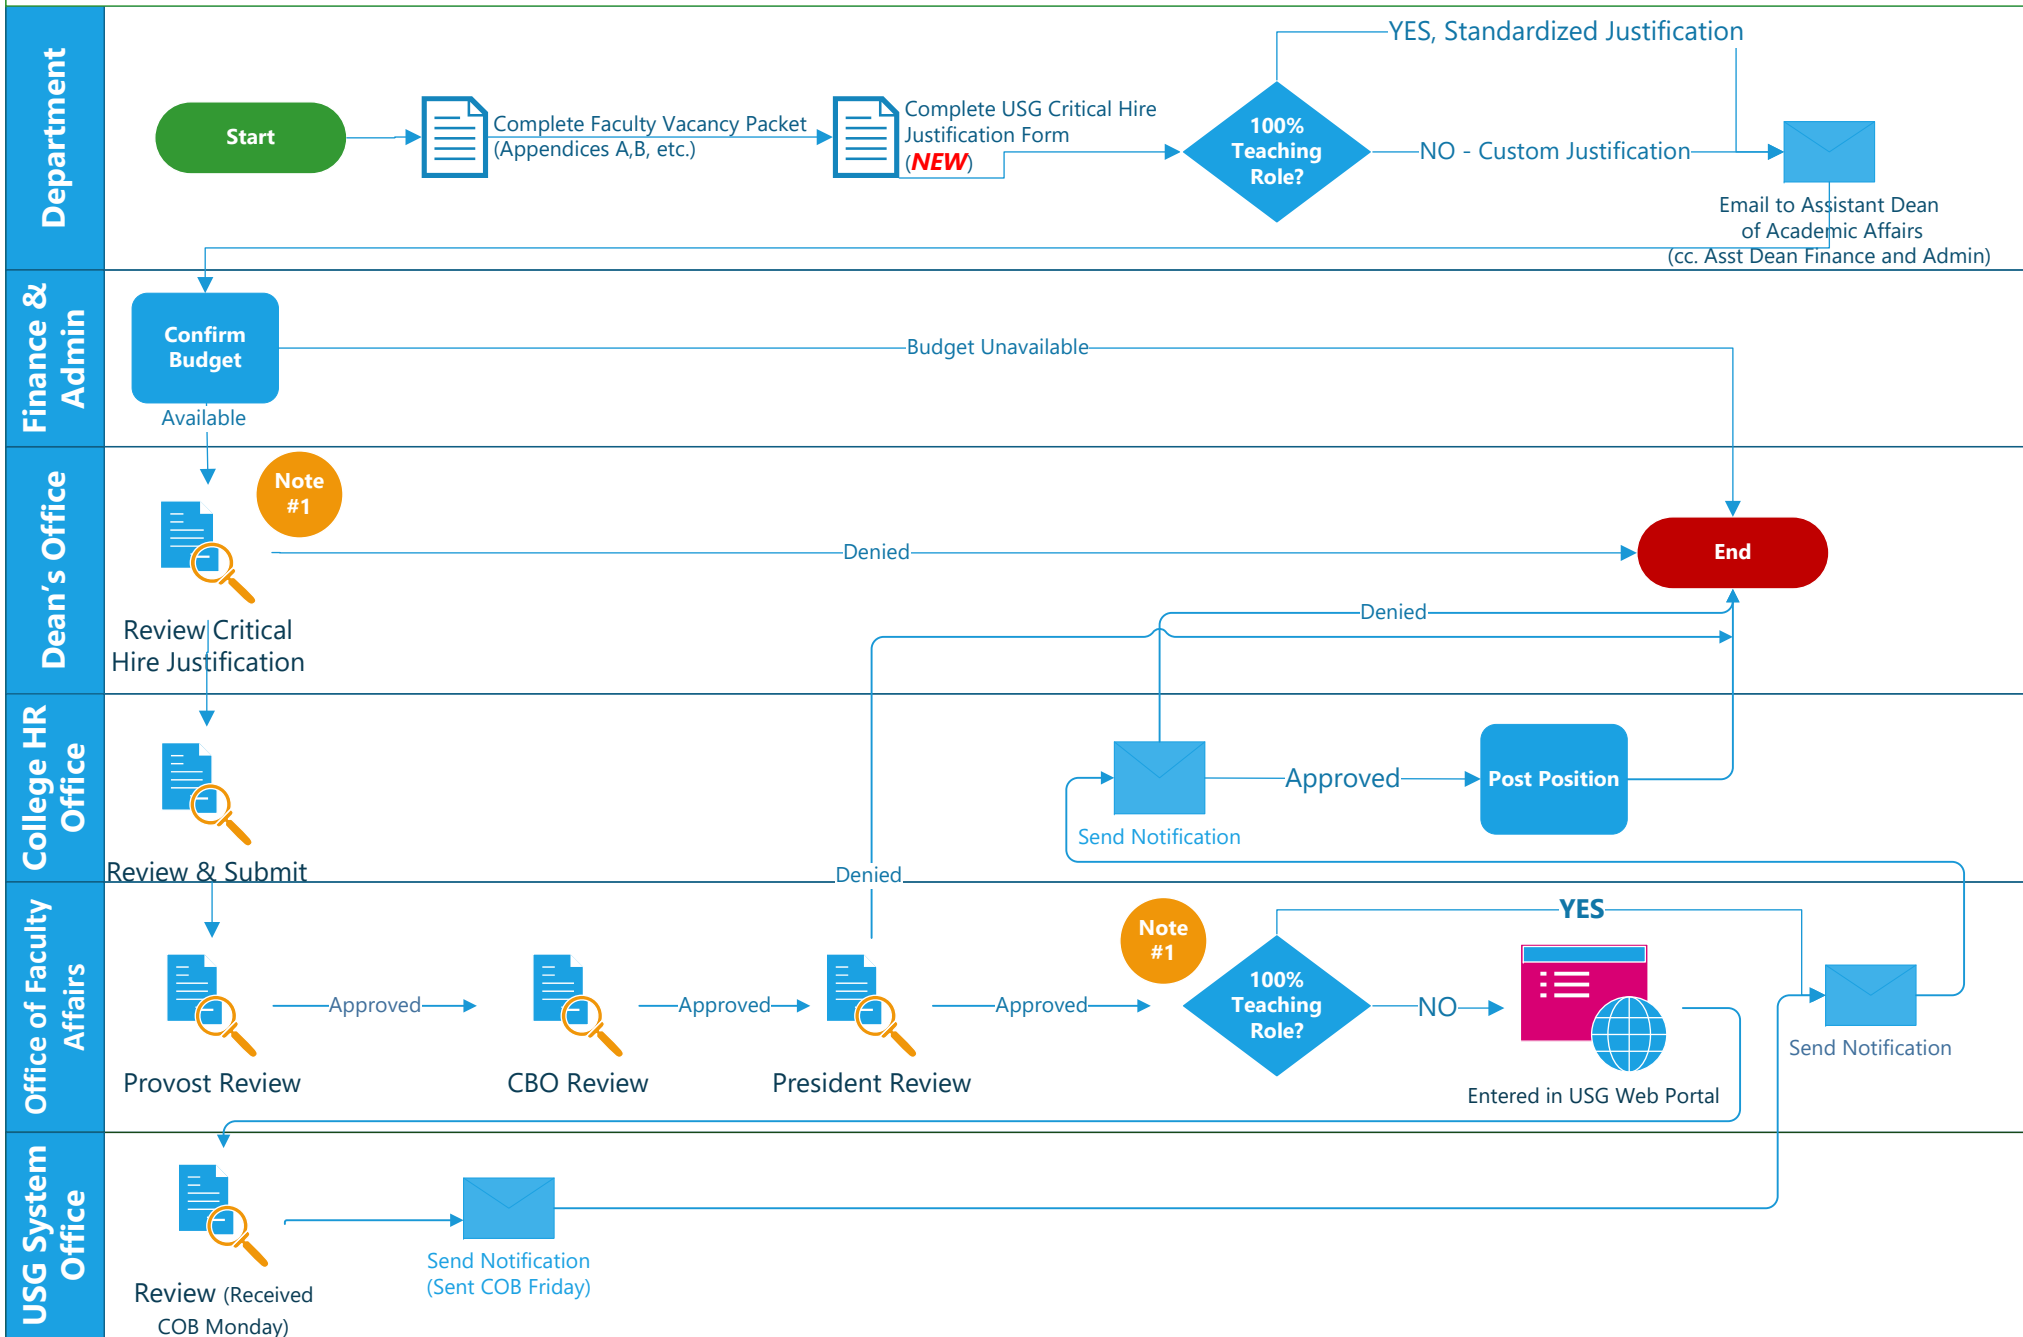

Perimeter College Faculty Critical Hire Process (Salary > \$40,000)

NOTES:

- 1 – For faculty who are 100% teaching effort the critical hire form will be standardized and will not be submitted to the system office.
- 2 – In addition to normal processing time, please allow an additional 7-10 days processing time.