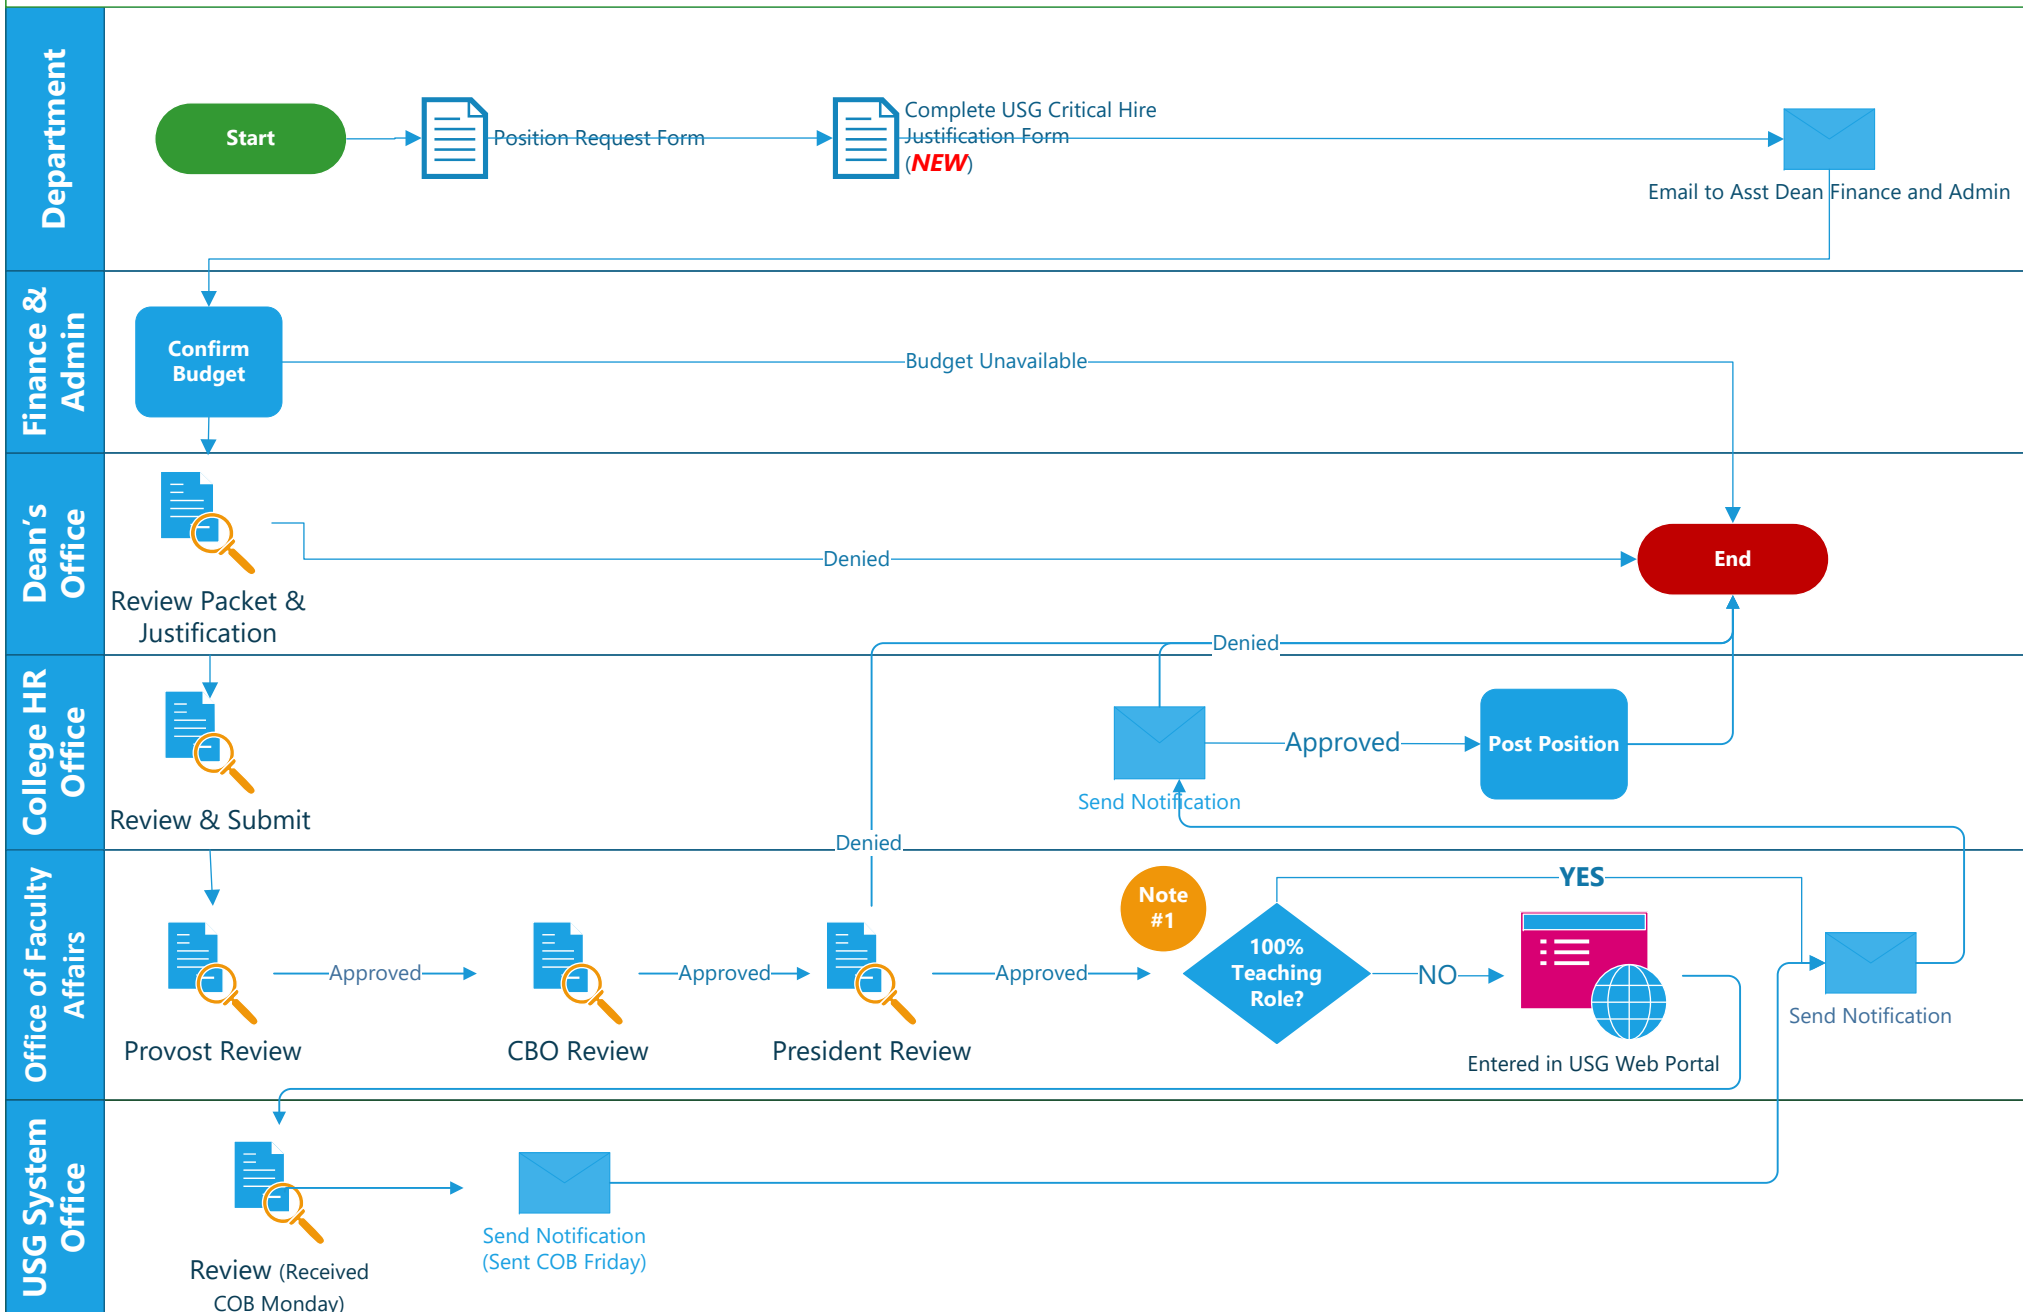

# Perimeter College Staff Critical Hire Process (Salary > \$40,000)

**NOTES:**

1 – In addition to normal processing time, allow an additional 7-10 days processing time.